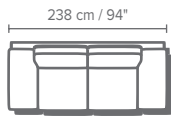

■ vers. 009 - sofa

■ vers. 009 - sofa

■ vers. 016 + 481 - sectional

## SCHEMATICS

005

009

016/017

480/481

200/201

016 + 481

016 + 201

- A = 98 cm / 39" (depth)
- B = 84 cm / 33" (height)
- C = 59 cm / 23" (seat depth)
- D = 56 cm / 22" (arm height)
- E = 42 cm / 17" (seat height)
- F = 13 cm / 5" (leg height)