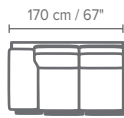

## SCHEMATICS

005

009

016/017

480/481

200/201

016 + 481

016 + 201

- A = 98 cm / 39" (depth)
- B = 84 cm / 33" (height)
- C = 59 cm / 23" (seat depth)
- D = 56 cm / 22" (arm height)
- E = 42 cm / 17" (seat height)
- F = 13 cm / 5" (leg height)