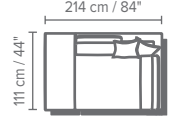

## SCHEMATICS

005

009

016/017

480/481

200/201

016 + 481

016 + 201

- A = 98 cm / 39" (depth)
- B = 84 cm / 33" (height)
- C = 59 cm / 23" (seat depth)
- D = 56 cm / 22" (arm height)
- E = 42 cm / 17" (seat height)
- F = 13 cm / 5" (leg height)