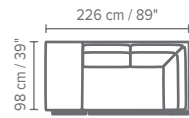

## SCHEMATICS

005

009

016/017

480/481

200/201

016 + 481

016 + 201

- A = 98 cm / 39" (depth)
- B = 84 cm / 33" (height)
- C = 59 cm / 23" (seat depth)
- D = 56 cm / 22" (arm height)
- E = 42 cm / 17" (seat height)
- F = 13 cm / 5" (leg height)