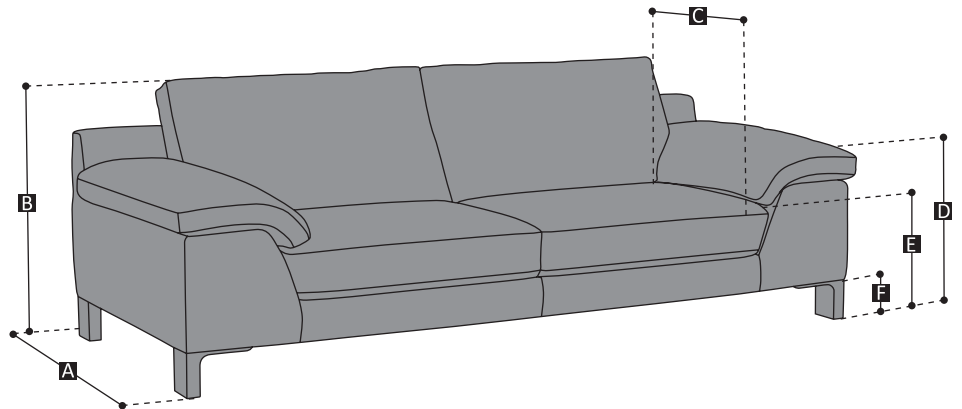

## SCHEMATICS

005

009

016/017

480/481

200/201

016 + 481

016 + 201

- A = 98 cm / 39" (depth)
- B = 84 cm / 33" (height)
- C = 59 cm / 23" (seat depth)
- D = 56 cm / 22" (arm height)
- E = 42 cm / 17" (seat height)
- F = 13 cm / 5" (leg height)