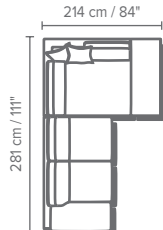

## SCHEMATICS

005

009

016/017

480/481

200/201

016 + 481

016 + 201

- A = 98 cm / 39" (depth)
- B = 84 cm / 33" (height)
- C = 59 cm / 23" (seat depth)
- D = 56 cm / 22" (arm height)
- E = 42 cm / 17" (seat height)
- F = 13 cm / 5" (leg height)