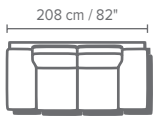

■ vers. 009 - sofa

■ vers. 009 - sofa

■ vers. 016 + 481 - sectional

## SCHEMATICS

005

009

016/017

480/481

200/201

016 + 481

016 + 201

- A = 98 cm / 39" (depth)
- B = 84 cm / 33" (height)
- C = 59 cm / 23" (seat depth)
- D = 56 cm / 22" (arm height)
- E = 42 cm / 17" (seat height)
- F = 13 cm / 5" (leg height)