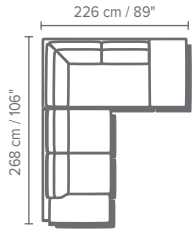

## SCHEMATICS

005

009

016/017

480/481

200/201

016 + 481

016 + 201

- A = 98 cm / 39" (depth)
- B = 84 cm / 33" (height)
- C = 59 cm / 23" (seat depth)
- D = 56 cm / 22" (arm height)
- E = 42 cm / 17" (seat height)
- F = 13 cm / 5" (leg height)