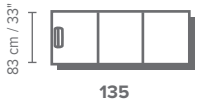

■ vers. 135 - chaise longue

■ vers. 135 - chaise longue

■ vers. 135 - chaise longue

Zeta 2231

SCHEMATICS

- A = 162-205 cm / 64-81" (depth)
- B = 96 cm / 38" (height)
- C = 125 cm / 49" (seat depth)
- D = 44 cm / 17" (seat height)
- E = 15 cm / 6" (base height)