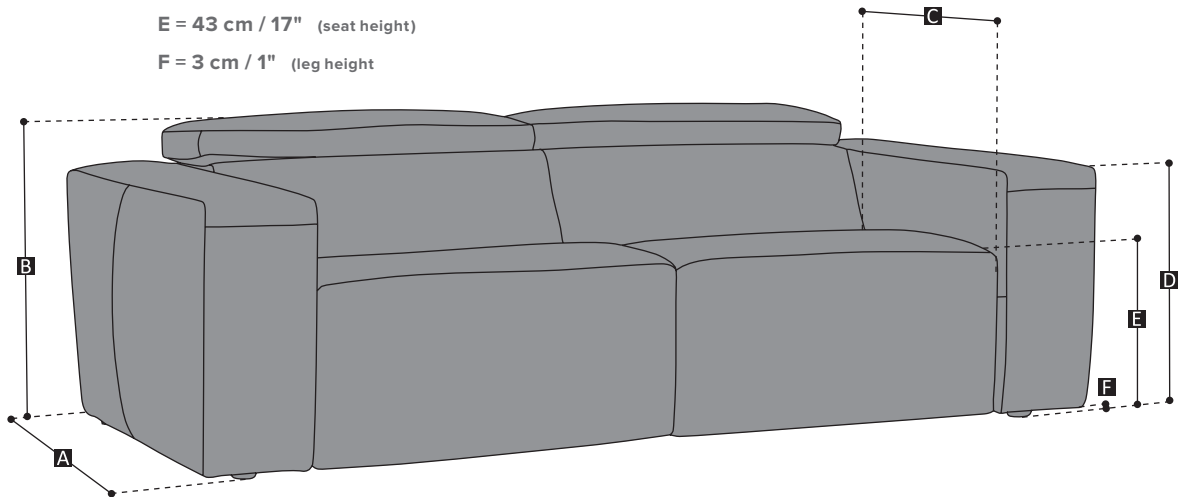

■ vers. 446 - sofa 2 cushions with 2 electric motions

■ vers. 446 - sofa 2 cushions with 2 electric motions

■ vers. 004 - armchair with motion

Sipario 2662

SCHEMATICS

for stationary versions

A = 107 cm / 42" (depth)
 B = 68-90 cm / 27-35" (height)
 C = 60 cm / 24" (seat depth)
 D = 57 cm / 22" (arm height)
 E = 43 cm / 17" (seat height)
 F = 3 cm / 1" (leg height)

for recliner versions

A = 107-158 cm / 42-62" (depth)
 B = 68-90 cm / 27-35" (height)
 C = 60 cm / 24" (seat depth)
 D = 57 cm / 22" (arm height)
 E = 43 cm / 17" (seat height)
 F = 3 cm / 1" (leg height)