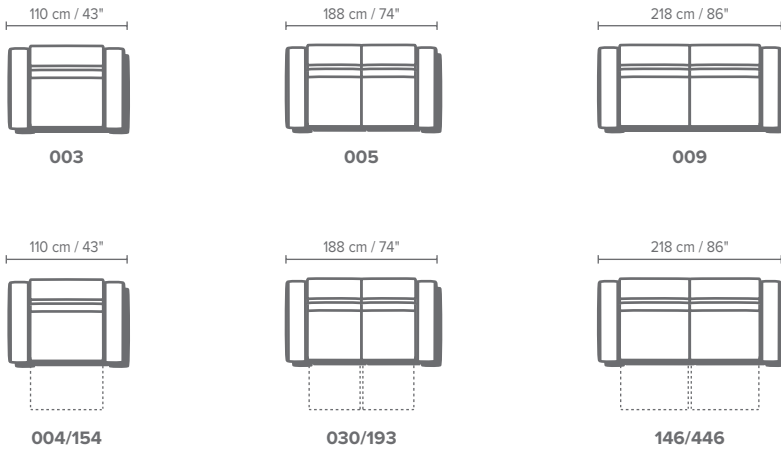

■ vers. 446 - sofa 2 cushions with 2 electric motions

■ vers. 446 - sofa 2 cushions with 2 electric motions

■ vers. 004 - armchair with motion

Sipario 2662

SCHEMATICS

for stationary versions

A = 107 cm / 42" (depth)
 B = 68-90 cm / 27-35" (height)
 C = 60 cm / 24" (seat depth)
 D = 57 cm / 22" (arm height)
 E = 43 cm / 17" (seat height)
 F = 3 cm / 1" (leg height)

for recliner versions

A = 107-158 cm / 42-62" (depth)
 B = 68-90 cm / 27-35" (height)
 C = 60 cm / 24" (seat depth)
 D = 57 cm / 22" (arm height)
 E = 43 cm / 17" (seat height)
 F = 3 cm / 1" (leg height)