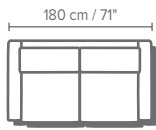

■ vers. 009 - sofa

■ vers. 009 - sofa

■ vers. 009 - sofa

Pausa 2601

SCHEMATICS

005

009

- A = 102 cm / 40" (depth)
- B = 84 cm / 33" (height)
- C = 60 cm / 24" (seat depth)
- D = 61 cm / 24" (arm height)
- E = 46 cm / 18" (seat height)
- F = 3 cm / 1" (leg height)