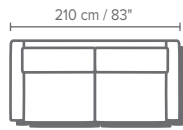

■ vers. 009 - sofa

■ vers. 009 - sofa

■ vers. 009 - sofa

Pausa 2601

SCHEMATICS

005

009

- A = 102 cm / 40" (depth)
- B = 84 cm / 33" (height)
- C = 60 cm / 24" (seat depth)
- D = 61 cm / 24" (arm height)
- E = 46 cm / 18" (seat height)
- F = 3 cm / 1" (leg height)