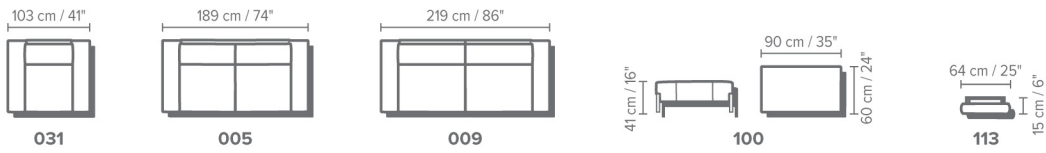

## SCHEMATICS

- A = 100 cm / 39" (depth)
- B = 79 cm / 31" (height)
- C = 61 cm / 24" (seat depth)
- D = 55 cm / 22" (arm height)
- E = 41 cm / 16" (seat height)
- F = 15 cm / 6" (leg height)