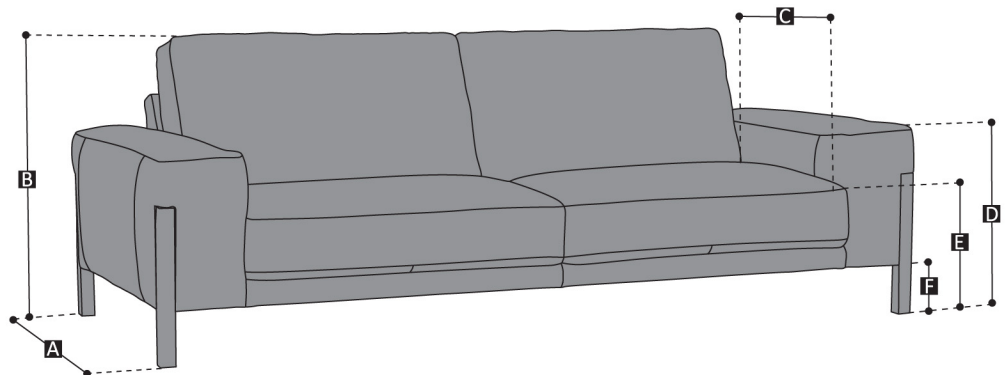

■ vers. 009 - sofa

■ vers. 009 - sofa

■ vers. 003 - armchair

## SCHEMATICS

- A = 100 cm / 39" (depth)
- B = 79 cm / 31" (height)
- C = 61 cm / 24" (seat depth)
- D = 55 cm / 22" (arm height)
- E = 41 cm / 16" (seat height)
- F = 15 cm / 6" (leg height)