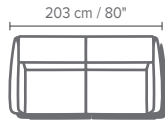

Notturmo 2784

SCHEMATICS

009

- A = 103 cm / 41" (depth)
- B = 76-94 cm / 30-37" (height)
- C = 59 cm / 23" (seat depth)
- D = 65 cm / 26" (arm height)
- E = 44 cm / 17" (seat height)
- F = 6,5 cm / 2.5" (leg height)

TECHNICAL FEATURES

	COVERING	Leather ☒	Soft Cover ☒	Mix ☐		
	LEGS	Plastic ☐	Metal ☐	Wood ☒	Upholstered ☐	
	FILLING	Arms ☒ Foam ☐ Fiber ☐ Feather	Seat Cushion ☒ Foam ☐ Fiber ☐ Feather	Back Cushion ☒ Foam ☐ Fiber ☐ Feather		
	COMFORT	Standard ☒	Feather ☐	Firm Comfort (not available for GB) ☒		
	FUNCTION	Bed ☒	Motion ☐	Electric Motion ☐	Reclining Chair ☐	Reclining Headrest ☒
	OPTION	Nails ☐	Contrast Stitching ☐	Contrast Welt ☒	Two-Tone ☐	Removable ☐