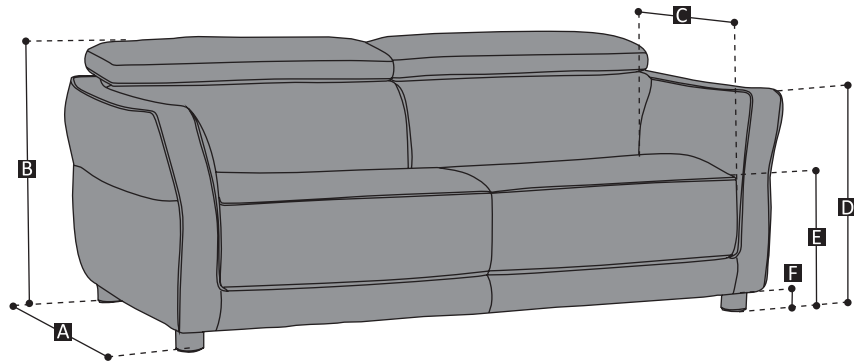

006/262

114 + 049

016 + 049

016 + 502

500 + 502

- A = 103 cm / 41" (depth)
- B = 76-94 cm / 30-37" (height)
- C = 59 cm / 23" (seat depth)
- D = 65 cm / 26" (arm height)
- E = 44 cm / 17" (seat height)
- F = 6,5 cm / 2.5" (leg height)