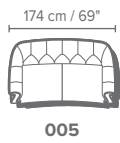

■ vers. 009 - sofa

■ vers. 003 - armchair

## SCHEMATICS

- A = 100 cm / 39" (depth)
- B = 80 cm / 31" (height)
- C = 59 cm / 23" (seat depth)
- D = 70 cm / 28" (arm height)
- E = 47 cm / 19" (seat height)
- F = 11 cm / 4" (leg height)