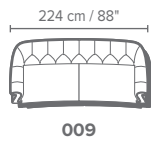

## SCHEMATICS

- A = 100 cm / 39" (depth)
- B = 80 cm / 31" (height)
- C = 59 cm / 23" (seat depth)
- D = 70 cm / 28" (arm height)
- E = 47 cm / 19" (seat height)
- F = 11 cm / 4" (leg height)