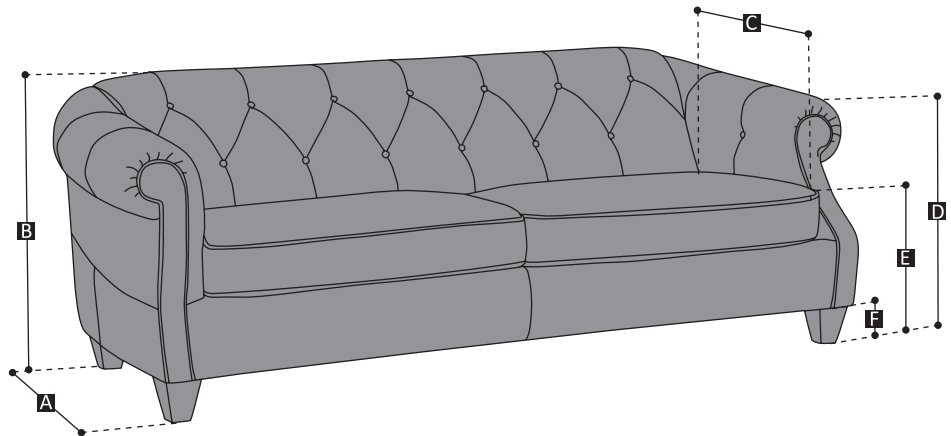

■ vers. 009 - sofa

■ vers. 003 - armchair

## SCHEMATICS

- A = 100 cm / 39" (depth)
- B = 80 cm / 31" (height)
- C = 59 cm / 23" (seat depth)
- D = 70 cm / 28" (arm height)
- E = 47 cm / 19" (seat height)
- F = 11 cm / 4" (leg height)