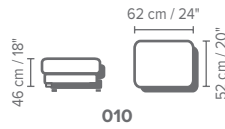

## SCHEMATICS

- A = 100 cm / 39" (depth)
- B = 80 cm / 31" (height)
- C = 59 cm / 23" (seat depth)
- D = 70 cm / 28" (arm height)
- E = 47 cm / 19" (seat height)
- F = 11 cm / 4" (leg height)