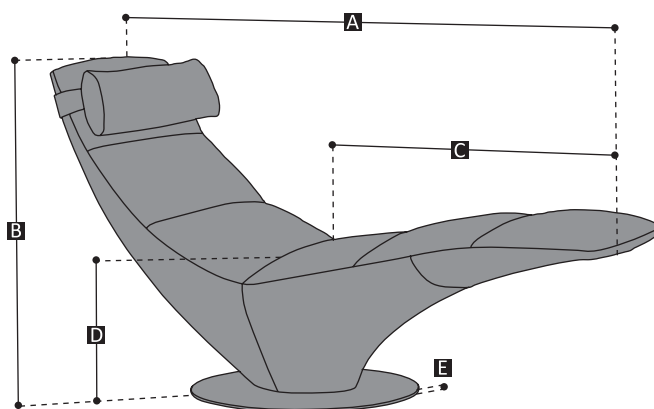

■ vers. 135 - chaise longue

■ vers. 135 - chaise longue

■ vers. 135 - chaise longue

Ergo 2227

SCHEMATICS

- A = 170 cm / 67" (depth)
- B = 95 cm / 37" (height)
- C = 113 cm / 44" (seat depth)
- D = 43 cm / 17" (seat height)
- E = 1 cm / 0.5" (base height)