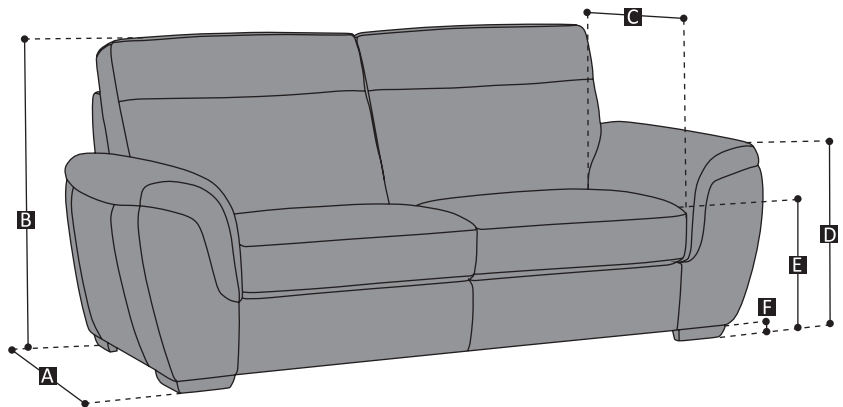

■ vers. 009 - sofa

■ vers. 086 + 049 - sectional with motion

■ vers. 086 + 221 - sectional with motion

## SCHEMATICS

- A = 98 cm / 39"** (depth)
- B = 94 cm / 37"** (height)
- C = 56 cm / 22"** (seat depth)
- D = 61 cm / 24"** (arm height)
- E = 45 cm / 18"** (seat height)
- F = 4 cm / 1.5"** (leg height)