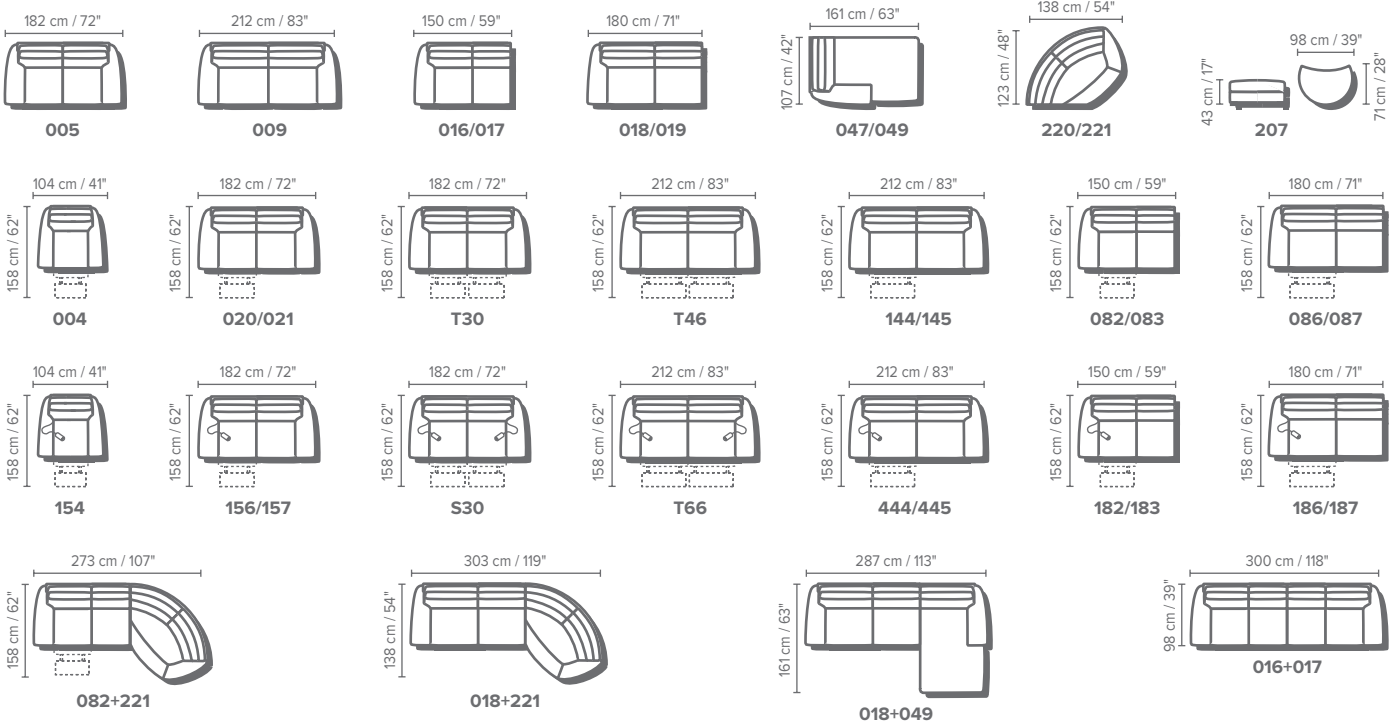

■ vers. 009 - sofa

■ vers. 086 + 049 - sectional with motion

■ vers. 086 + 221 - sectional with motion

## SCHEMATICS

- A = 98 cm / 39"** (depth)
- B = 94 cm / 37"** (height)
- C = 56 cm / 22"** (seat depth)
- D = 61 cm / 24"** (arm height)
- E = 45 cm / 18"** (seat height)
- F = 4 cm / 1.5"** (leg height)