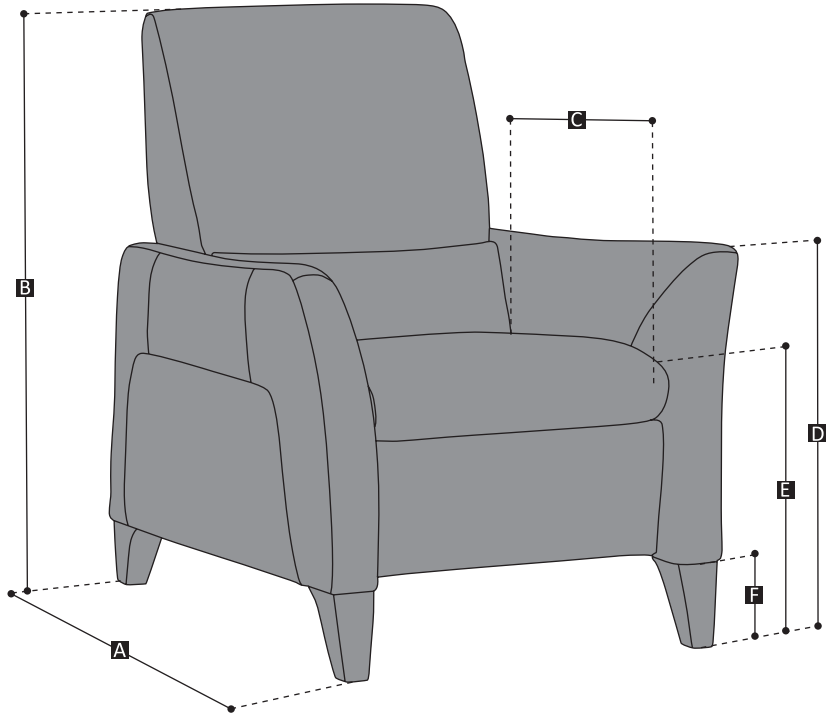

■ vers. 004 - armchair with motion

■ vers. 004 - armchair with motion

■ vers. 004 - armchair with motion

# Cocò 2489

## SCHEMATICS

- A = 98-161 cm / 39-63"** (depth)
- B = 101 cm / 40"** (height)
- C = 57 cm / 22"** (seat depth)
- D = 64 cm / 25"** (arm height)
- E = 49 cm / 19"** (seat height)
- F = 13 cm / 5"** (front leg height)
- F = 11 cm / 4"** (back leg height)