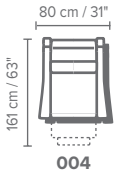

## SCHEMATICS

- A = 98-161 cm / 39-63"** (depth)
- B = 101 cm / 40"** (height)
- C = 57 cm / 22"** (seat depth)
- D = 64 cm / 25"** (arm height)
- E = 49 cm / 19"** (seat height)
- F = 13 cm / 5"** (front leg height)
- F = 11 cm / 4"** (back leg height)