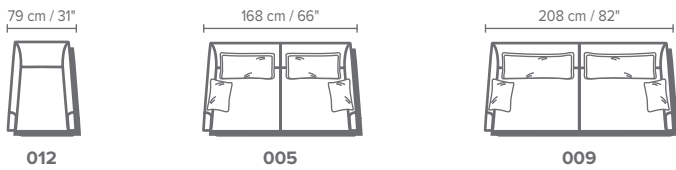

■ vers. 009 - sofa

■ vers. 009 - sofa

■ vers. 009 - sofa

Amarcord R710

SCHEMATICS

only for 012 version

- A = 99 cm / 39" (depth)
- B = 102 cm / 40" (height)
- C = 61 cm / 24" (seat depth)
- D = 57 cm / 22" (arm height)
- E = 43 cm / 17" (seat height)
- F = 15 cm / 6" (leg height)

only for 005-009 versions

- A = 101 cm / 40" (depth)
- B = 81 cm / 32" (height)
- C = 56 cm / 22" (seat depth)
- D = 57 cm / 22" (arm height)
- E = 43 cm / 17" (seat height)
- F = 5 cm / 2" (leg height)