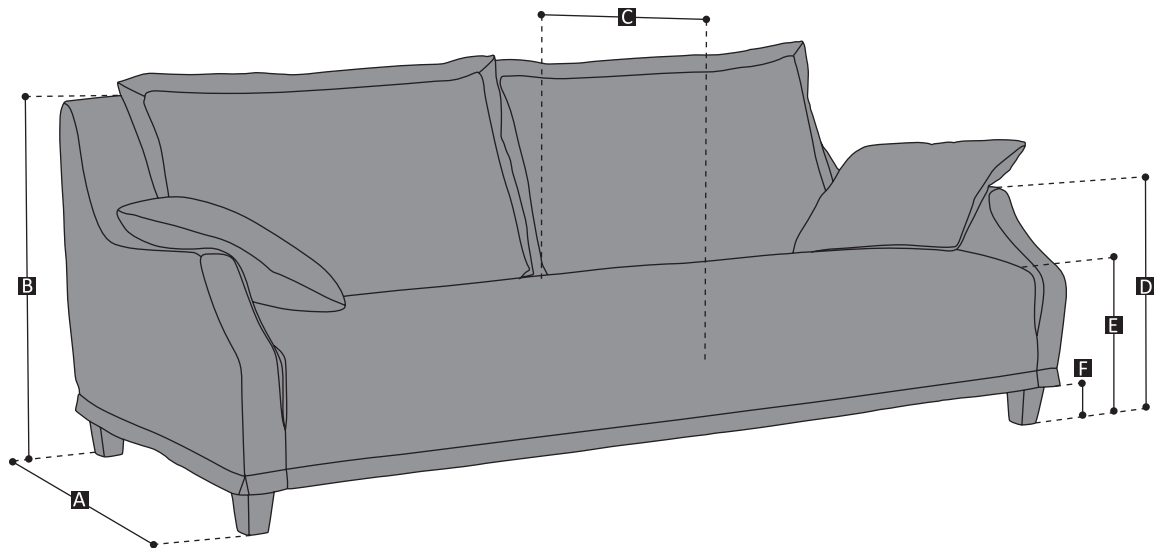

■ vers. 009 - sofa

■ vers. 009 - sofa

■ vers. 009 - sofa

Amarcord R710

SCHEMATICS

only for 012 version

- A = 99 cm / 39" (depth)
- B = 102 cm / 40" (height)
- C = 61 cm / 24" (seat depth)
- D = 57 cm / 22" (arm height)
- E = 43 cm / 17" (seat height)
- F = 15 cm / 6" (leg height)

only for 005-009 versions

- A = 101 cm / 40" (depth)
- B = 81 cm / 32" (height)
- C = 56 cm / 22" (seat depth)
- D = 57 cm / 22" (arm height)
- E = 43 cm / 17" (seat height)
- F = 5 cm / 2" (leg height)