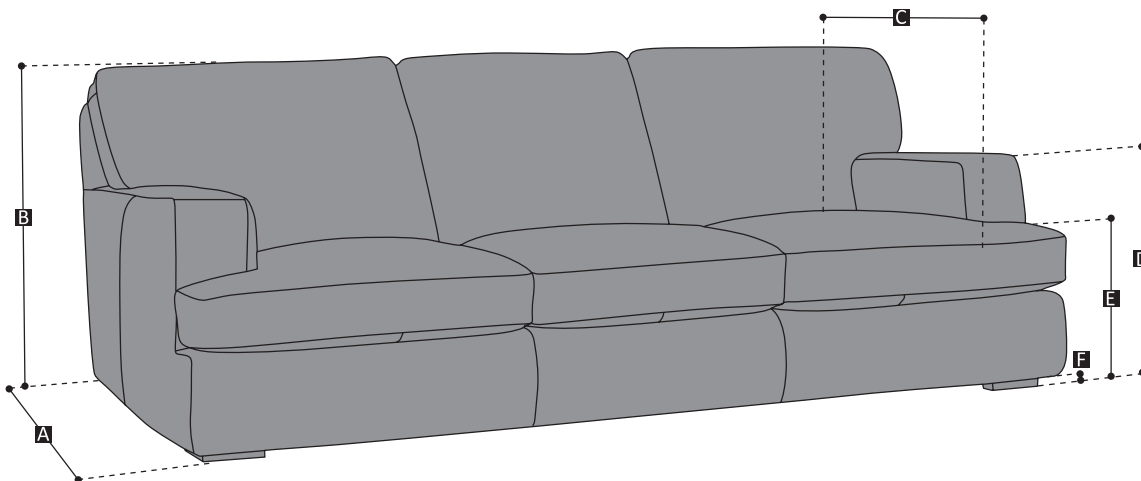

## SCHEMATICS

for Europe and Rest of the World

- A = 108 cm / 43" (depth)
- B = 80 cm / 31" (height)
- C = 61 cm / 24" (seat depth)
- D = 56 cm / 22" (arm height)
- E = 43 cm / 17" (seat height)
- F = 3 cm / 1" (leg height)

for North America

- A = 108 cm / 43" (depth)
- B = 83 cm / 33" (height)
- C = 61 cm / 24" (seat depth)
- D = 59 cm / 23" (arm height)
- E = 46 cm / 8" (seat height)
- F = 6,5 cm / 2.5" (leg height)