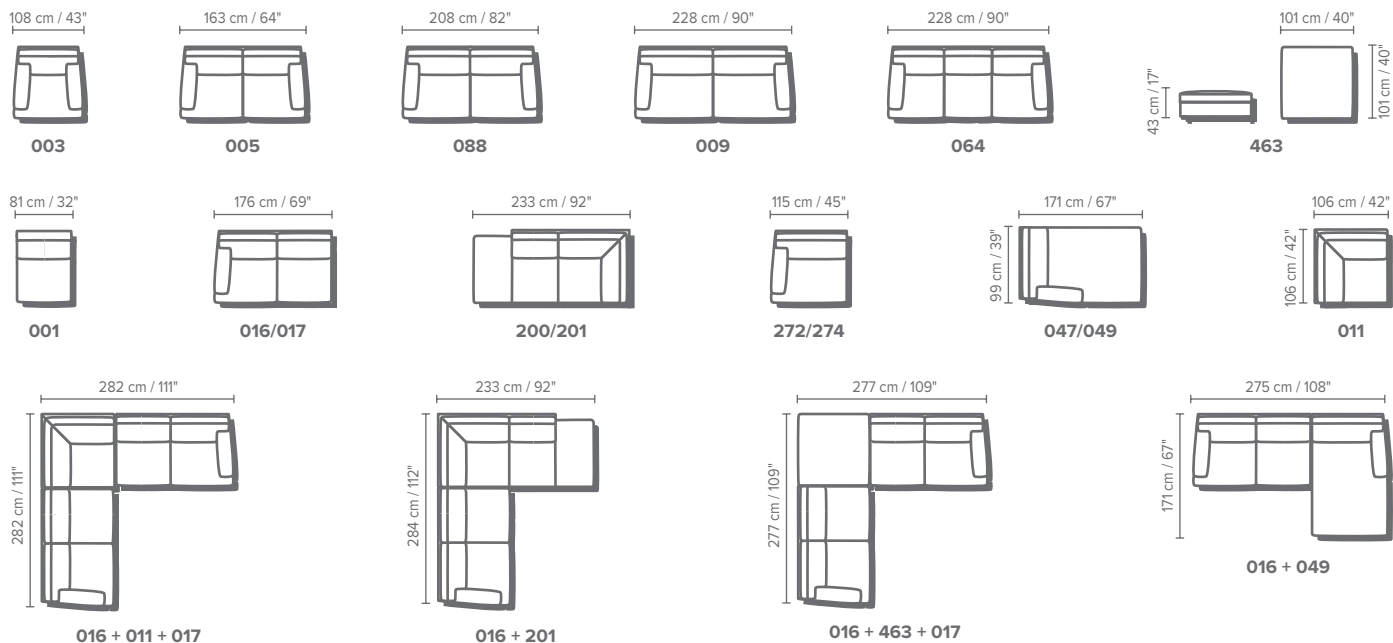

■ vers. 064 - large sofa

■ vers. 047 + 001 + 463 + 017 - sectional

■ vers. 016 + 201 - sectional

## SCHEMATICS

for Europe and Rest of the World

- A = 108 cm / 43" (depth)
- B = 80 cm / 31" (height)
- C = 61 cm / 24" (seat depth)
- D = 56 cm / 22" (arm height)
- E = 43 cm / 17" (seat height)
- F = 3 cm / 1" (leg height)

for North America

- A = 108 cm / 43" (depth)
- B = 83 cm / 33" (height)
- C = 61 cm / 24" (seat depth)
- D = 59 cm / 23" (arm height)
- E = 46 cm / 8" (seat height)
- F = 6,5 cm / 2.5" (leg height)